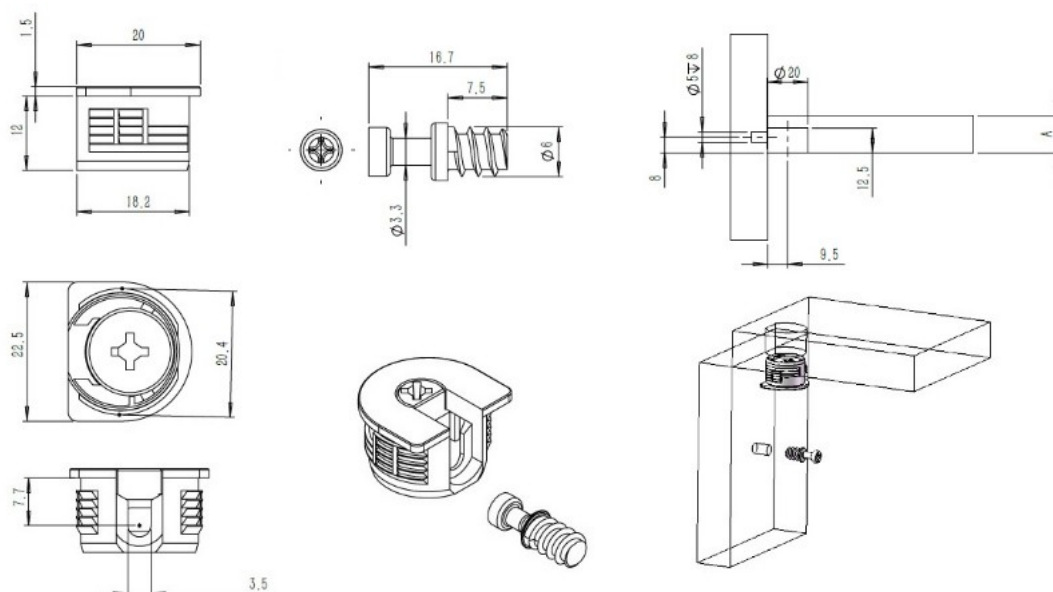

## Description:

Shelf Connector "Eccentric", Zamak NPL, F/16mm Panels,  $\varnothing 20 \times 12$ mm, Incl. Steel Screw  $\varnothing 6 \times 16$ mm

## Item number:

11.04.580-0

Units	Box	Carton	HS Code	Barcode
Pcs.		3000	8302420090	 5704866515191