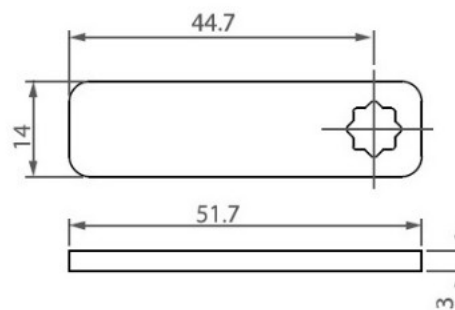

PRODUCT SHEET

Description:

Combi. Cam Lock M3001, Private, RH, 4-Digit, M+Code Finder, Over Turn Knob Protection, Str. Cam C/E:44,7mm, Master Code A301,, Horizontal Installation, Panel Thickness from 0,8 to 22 mm, By Use of Various Back Plates

Item number:

14.08.225-0

Units	Box	Carton	HS Code	Barcode
Pcs.			8301300000	
				5704866045384

Right hand

Straight Cam 7

SISO A/S

Mileparken 11
DK-2740 Skovlunde
Denmark
VAT: DK 24786013

Phone +45 45 830 900