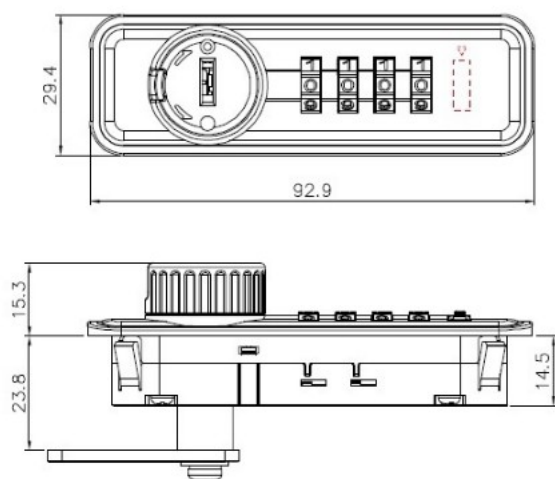

PRODUCT SHEET

Description:

Combi. Cam Lock M3001, Private, RH, 4-Digit, M+Code Finder, Over Turn Knob Protection, Str. Cam C/E:44,7mm, Master Code A301,, Horizontal Installation, Panel Thickness from 0,8 to 22 mm, By Use of Various Back Plates

Item number:

14.08.225-0

Units	Box	Carton	HS Code	Barcode
Pcs.			8301300000	
				5704866045384

Right hand

Straight Cam 7

SISO A/S

Mileparken 11
DK-2740 Skovlunde
Denmark
VAT: DK 24786013

Phone +45 45 830 900