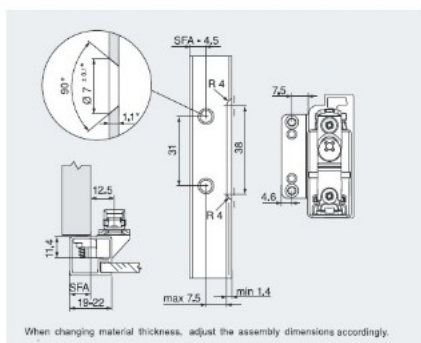

Item number:

15.10.300-0

Units	Box	Carton	HS Code	Barcode
Pair	1	10	8302420090	
				5704866515160

D (mm)	16	19	22	26
X (mm)	70	59	49	35

Without OEB	Y = FH x 0.29 - 15 + D
OEB 100	Y = FH x 0.17 - 15 + D
OEB 75°	A = FH x 0.26 + 15 - D

F	gap
FH	Front height
Lh	Internal height
MF	Minimum gap
OEB	Opening angle stop
SFA	Side front overlay
SOB	Top panel thickness

SISO A/S

Mileparken 11
DK-2740 Skovlunde
Denmark
VAT: 24786013

Phone +45 45 830 900