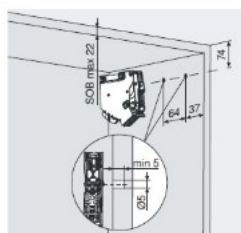

PRODUCT SHEET

Description:

Flap Stay "TIP TOP", 107DG Opening, White Covers, 5KG Load Capacity, Max. 600mm Cabinet Width, Min. 240mm Cabinet Depth, 150-450mm Cabinet Height, Soft Closing, Adjustable, Closing Force, (1 Pair = Right+Left) No Extra Hinges needed

Item number:

15.10.300-0

Units	Box	Carton	HS Code	Barcode
Pair	1	10	8302420090	
				5704866515160

D (mm)	16	19	22	26
X (mm)	70	59	49	35

Without OEB	Y = FH x 0.29 - 15 + D
OEB 100	Y = FH x 0.17 - 15 + D
OEB 75°	A = FH x 0.26 + 15 - D

F	gap
FH	Front height
Lh	Internal height
MF	Minimum gap
OEB	Opening angle stop
SFA	Side front overlay
SOB	Top panel thickness

SISO A/S

Mileparken 11
DK-2740 Skovlunde
Denmark
VAT: 24786013

Phone +45 45 830 900