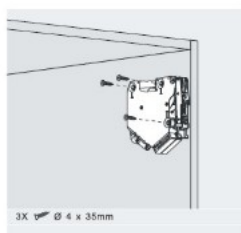

PRODUCT SHEET

Description:

Flap Stay "TIP TOP", 107DG Opening, White Covers, 5KG Load Capacity, Max. 600mm Cabinet Width, Min. 240mm Cabinet Depth, 150-450mm Cabinet Height, Soft Closing, Adjustable, Closing Force, (1 Pair = Right+Left) No Extra Hinges needed

Item number:

15.10.300-0

Units	Box	Carton	HS Code	Barcode
Pair	1	10	8302420090	
				5704866515160

D (mm)	16	19	22	26
X (mm)	70	59	49	35

Without OEB	Y = FH x 0.29 - 15 + D
OEB 100	Y = FH x 0.17 - 15 + D
OEB 75°	A = FH x 0.26 + 15 - D