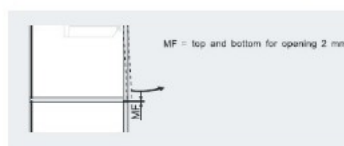

PRODUCT SHEET

Description:

Flap Stay "TIP TOP", 107DG Opening, White Covers, 5KG Load Capacity, Max. 600mm Cabinet Width, Min. 240mm Cabinet Depth, 150-450mm Cabinet Height, Soft Closing, Adjustable, Closing Force, (1 Pair = Right+Left) No Extra Hinges needed

Item number:

15.10.300-0

Units	Box	Carton	HS Code	Barcode
Pair	1	10	8302420090	
				5704866515160

D (mm)	16	19	22	26
X (mm)	70	59	49	35

Without OEB	Y = FH x 0.29 - 15 + D
OEB 100	Y = FH x 0.17 - 15 + D
OEB 75°	A = FH x 0.26 + 15 - D

F	gap
FH	Front height
Lh	Internal height
MF	Minimum gap
OEB	Opening angle stop
SFA	Side front overlay
SOB	Top panel thickness

SISO A/S

Mileparken 11
DK-2740 Skovlunde
Denmark
VAT: 24786013

Phone +45 45 830 900