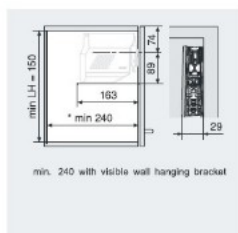

PRODUCT SHEET

Description:

Flap Stay "TIP TOP", 107DG Opening, White Covers, 5KG Load Capacity, Max. 600mm Cabinet Width, Min. 240mm Cabinet Depth, 150-450mm Cabinet Height, Soft Closing, Adjustable, Closing Force, (1 Pair = Right+Left) No Extra Hinges needed

Item number:

15.10.300-0

Units	Box	Carton	HS Code	Barcode
Pair	1	10	8302420090	
				5704866515160

D (mm)	16	19	22	26
X (mm)	70	59	49	35

Without OEB	Y = FH x 0.29 - 15 + D
OEB 100	Y = FH x 0.17 - 15 + D
OEB 75°	A = FH x 0.26 + 15 - D

F	gap
FH	Front height
Lh	Internal height
MF	Minimum gap
OEB	Opening angle stop
SFA	Side front overlay
SOB	Top panel thickness

SISO A/S

Mileparken 11
DK-2740 Skovlunde
Denmark
VAT: 24786013

Phone +45 45 830 900