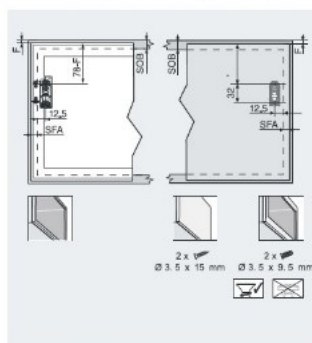

PRODUCT SHEET

Description:

Flap Stay "TIP TOP", 107DG Opening, White Covers, 5KG Load Capacity, Max. 600mm Cabinet Width, Min. 240mm Cabinet Depth, 150-450mm Cabinet Height, Soft Closing, Adjustable, Closing Force, (1 Pair = Right+Left) No Extra Hinges needed

Item number:

15.10.300-0

Units	Box	Carton	HS Code	Barcode
Pair	1	10	8302420090	
				5704866515160

D (mm)	16	19	22	26
X (mm)	70	59	49	35

Without OEB	Y = FH x 0.29 - 15 + D
OEB 100	Y = FH x 0.17 - 15 + D
OEB 75°	A = FH x 0.26 + 15 - D

F	gap
FH	Front height
Lh	Internal height
MF	Minimum gap
OEB	Opening angle stop
SFA	Side front overlay
SOB	Top panel thickness

SISO A/S

Mileparken 11
DK-2740 Skovlunde
Denmark
VAT: 24786013

Phone +45 45 830 900