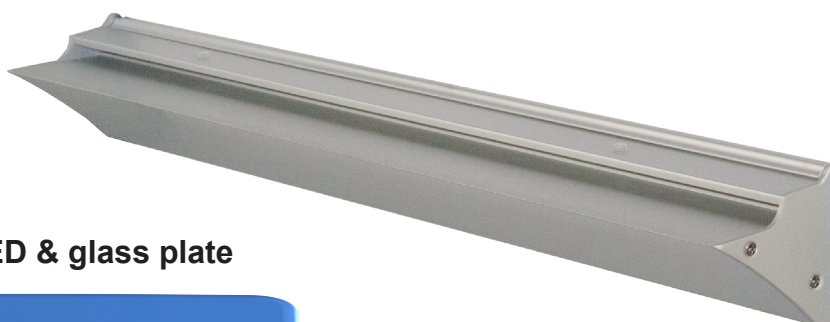

### Aluminum shelf with LED & glass plate

#### Specifications:

Tempered frosted 8mm glass plate  
 White LED lamps – 6000K  
 From 450 to 1200 mm length.  
 Complete with 1,5m cable (no plug)  
 Maximum load 3kg  
 Built-in grey on/off switch  
 LED driver built into the profile. Input: 200 - 240V, 50 Hz.  
 IP20 rated, RoHS complaint & CE certified

#### Item No.:

450 x 175 x 70 mm	24 SMD LEDs – 2,0w	# 22.02.710
500 x 175 x 70 mm	27 SMD LEDs – 2,2w	# 22.02.711
600 x 175 x 70 mm	33 SMD LEDs – 2,7w	# 22.02.712
900 x 175 x 70 mm	51 SMD LEDs – 4,1w	# 22.02.713
1200 x 175 x 70 mm	69 SMD LEDs – 5,6w	# 22.02.714

### Aluminum profile without LED & glass plate