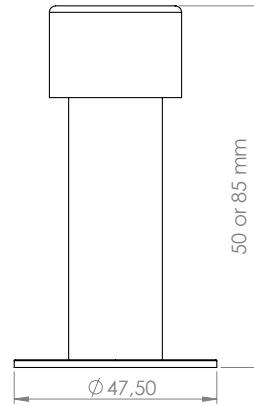

STAINLESS STEEL DOOR STOPPERS

- high quality furniture fittings

SISO DENMARK

DOOR STOPPER "STICK"

With black rubber head.

Material: Hollow SS201 tube
Finish: Brushed

Item:
Size: $\text{Ø } 22 \times 50 \text{ mm}$ # 22.04.080
Size: $\text{Ø } 22 \times 85 \text{ mm}$ # 22.04.085

Incl.: Screw & plug

DOOR STOPPER "MUSHROOM"

With black rubber ring.

Material: SS201
Finish: Brushed
Size: $\text{Ø } 24,5 \times 27 \text{ mm}$

Item: # 22.04.105

Incl.: Screw & plug

STAINLESS STEEL DOOR STOPPERS

- high quality furniture fittings

SISO DENMARK

DOOR STOPPER "CAKE"

W/black rubber rings & bottom pad.

Material: SS201
Finish: Brushed
Size: \varnothing 59 x 38 mm
Weight: 700 grams

Item: # 22.04.095

DOOR STOPPER "HALF-MOON"

W/black rubber pad.

Material: SS201
Finish: Brushed
Size: \varnothing 44 x 24 mm

Item: # 22.04.100

Incl.: Guide pin, screw & plug

SISO A/S

Mileparken 11
DK - 2740 Skovlunde (Copenhagen)
Denmark

Phone: (+45) 45 830 900
Fax: (+45) 45 830 444 - 45 830 440
E-mail: siso@siso.dk Web: www.siso.dk