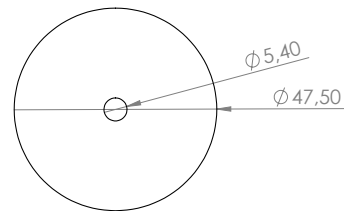

DOOR STOPPER "MUSHROOM"

With black rubber ring.

Material: SS201
Finish: Brushed
Size: $\text{Ø } 24,5 \times 27 \text{ mm}$

Item: # 22.04.105

Incl.: Screw & plug