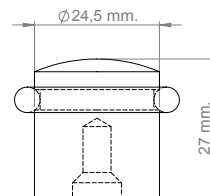

STAINLESS STEEL DOOR STOPPERS

- high quality furniture fittings

SISO DENMARK

DOOR STOPPER "STICK"

With black rubber head.

Material: Hollow SS201 tube
Finish: Brushed

Item:
Size: $\text{Ø } 22 \times 50 \text{ mm}$ # 22.04.080
Size: $\text{Ø } 22 \times 85 \text{ mm}$ # 22.04.085

Incl.: Screw & plug

DOOR STOPPER "MUSHROOM"

With black rubber ring.

Material: SS201
Finish: Brushed
Size: $\text{Ø } 24,5 \times 27 \text{ mm}$

Item: # 22.04.105

Incl.: Screw & plug

STAINLESS STEEL DOOR STOPPERS

- high quality furniture fittings

SISO DENMARK

DOOR STOPPER "CAKE"

W/black rubber rings & bottom pad.

Material: SS201
Finish: Brushed
Size: \varnothing 59 x 38 mm
Weight: 700 grams

Item: # 22.04.095

DOOR STOPPER "HALF-MOON"

W/black rubber pad.

Material: SS201
Finish: Brushed
Size: \varnothing 44 x 24 mm

Item: # 22.04.100

Incl.: Guide pin, screw & plug

SISO A/S

Mileparken 11
DK - 2740 Skovlunde (Copenhagen)
Denmark

Phone: (+45) 45 830 900
Fax: (+45) 45 830 444 - 45 830 440
E-mail: siso@siso.dk Web: www.siso.dk