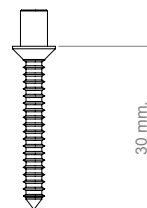

STAINLESS STEEL DOOR STOPPERS

- high quality furniture fittings

SISO DENMARK

DOOR STOPPER "STICK"

With black rubber head.

Material: Hollow SS201 tube
Finish: Brushed

Item:
Size: $\text{Ø } 22 \times 50 \text{ mm}$ # 22.04.080
Size: $\text{Ø } 22 \times 85 \text{ mm}$ # 22.04.085

Incl.: Screw & plug

DOOR STOPPER "MUSHROOM"

With black rubber ring.

Material: SS201
Finish: Brushed
Size: $\text{Ø } 24,5 \times 27 \text{ mm}$

Item: # 22.04.105

Incl.: Screw & plug

STAINLESS STEEL DOOR STOPPERS

- high quality furniture fittings

SISO DENMARK

DOOR STOPPER "CAKE"

W/black rubber rings & bottom pad.

Material: SS201
Finish: Brushed
Size: \varnothing 59 x 38 mm
Weight: 700 grams

Item: # 22.04.095

DOOR STOPPER "HALF-MOON"

W/black rubber pad.

Material: SS201
Finish: Brushed
Size: \varnothing 44 x 24 mm

Item: # 22.04.100

Incl.: Guide pin, screw & plug

SISO A/S

Mileparken 11
DK - 2740 Skovlunde (Copenhagen)
Denmark

Phone: (+45) 45 830 900
Fax: (+45) 45 830 444 - 45 830 440
E-mail: siso@siso.dk Web: www.siso.dk