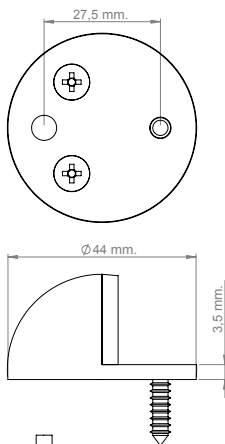

STAINLESS STEEL DOOR STOPPERS

- high quality furniture fittings

SISO DENMARK

DOOR STOPPER "STICK"

With black rubber head.

Material: Hollow SS201 tube
Finish: Brushed

Item:
Size: $\text{Ø } 22 \times 50 \text{ mm}$ # 22.04.080
Size: $\text{Ø } 22 \times 85 \text{ mm}$ # 22.04.085

Incl.: Screw & plug

DOOR STOPPER "MUSHROOM"

With black rubber ring.

Material: SS201
Finish: Brushed
Size: $\text{Ø } 24,5 \times 27 \text{ mm}$

Item: # 22.04.105

Incl.: Screw & plug

STAINLESS STEEL DOOR STOPPERS

- high quality furniture fittings

SISO DENMARK

DOOR STOPPER "CAKE"

W/black rubber rings & bottom pad.

Material: SS201
Finish: Brushed
Size: \varnothing 59 x 38 mm
Weight: 700 grams

Item: # 22.04.095

DOOR STOPPER "HALF-MOON"

W/black rubber pad.

Material: SS201
Finish: Brushed
Size: \varnothing 44 x 24 mm

Item: # 22.04.100

Incl.: Guide pin, screw & plug

SISO A/S

Mileparken 11
DK - 2740 Skovlunde (Copenhagen)
Denmark

Phone: (+45) 45 830 900
Fax: (+45) 45 830 444 - 45 830 440
E-mail: siso@siso.dk Web: www.siso.dk