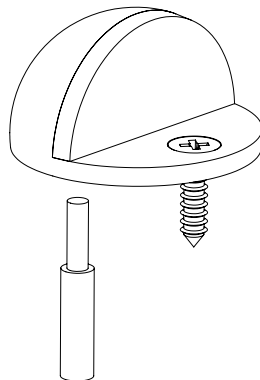

STAINLESS STEEL DOOR STOPPERS

- high quality furniture fittings

SISO DENMARK

DOOR STOPPER "STICK"

With black rubber head.

Material: Hollow SS201 tube
Finish: Brushed

Item:
Size: $\text{Ø } 22 \times 50 \text{ mm}$ # 22.04.080
Size: $\text{Ø } 22 \times 85 \text{ mm}$ # 22.04.085

Incl.: Screw & plug

DOOR STOPPER "MUSHROOM"

With black rubber ring.

Material: SS201
Finish: Brushed
Size: $\text{Ø } 24,5 \times 27 \text{ mm}$

Item: # 22.04.105

Incl.: Screw & plug

STAINLESS STEEL DOOR STOPPERS

- high quality furniture fittings

SISO DENMARK

DOOR STOPPER "CAKE"

W/black rubber rings & bottom pad.

Material: SS201
Finish: Brushed
Size: \varnothing 59 x 38 mm
Weight: 700 grams

Item: # 22.04.095

DOOR STOPPER "HALF-MOON"

W/black rubber pad.

Material: SS201
Finish: Brushed
Size: \varnothing 44 x 24 mm

Item: # 22.04.100

Incl.: Guide pin, screw & plug

SISO A/S

Mileparken 11
DK - 2740 Skovlunde (Copenhagen)
Denmark

Phone: (+45) 45 830 900
Fax: (+45) 45 830 444 - 45 830 440
E-mail: siso@siso.dk Web: www.siso.dk