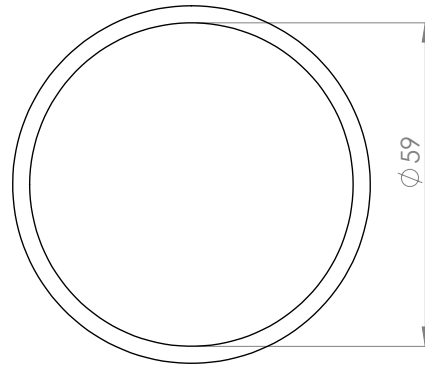

STAINLESS STEEL DOOR STOPPERS

- high quality furniture fittings

SISO DENMARK

DOOR STOPPER "STICK"

With black rubber head.

Material: Hollow SS201 tube
Finish: Brushed

Item:
Size: $\text{Ø } 22 \times 50 \text{ mm}$ # 22.04.080
Size: $\text{Ø } 22 \times 85 \text{ mm}$ # 22.04.085

Incl.: Screw & plug

DOOR STOPPER "MUSHROOM"

With black rubber ring.

Material: SS201
Finish: Brushed
Size: $\text{Ø } 24,5 \times 27 \text{ mm}$

Item: # 22.04.105

Incl.: Screw & plug

STAINLESS STEEL DOOR STOPPERS

- high quality furniture fittings

SISO DENMARK

DOOR STOPPER "CAKE"

W/black rubber rings & bottom pad.

Material: SS201
Finish: Brushed
Size: \varnothing 59 x 38 mm
Weight: 700 grams

Item: # 22.04.095

DOOR STOPPER "HALF-MOON"

W/black rubber pad.

Material: SS201
Finish: Brushed
Size: \varnothing 44 x 24 mm

Item: # 22.04.100

Incl.: Guide pin, screw & plug

SISO A/S

Mileparken 11
DK - 2740 Skovlunde (Copenhagen)
Denmark

Phone: (+45) 45 830 900
Fax: (+45) 45 830 444 - 45 830 440
E-mail: siso@siso.dk Web: www.siso.dk