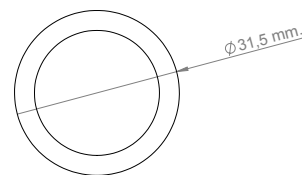

STAINLESS STEEL DOOR STOPPERS

- high quality furniture fittings

SISO DENMARK

DOOR STOPPER "STICK"

With black rubber head.

Material: Hollow SS201 tube
Finish: Brushed

Item:
Size: $\text{Ø } 22 \times 50 \text{ mm}$ # 22.04.080
Size: $\text{Ø } 22 \times 85 \text{ mm}$ # 22.04.085

Incl.: Screw & plug

DOOR STOPPER "MUSHROOM"

With black rubber ring.

Material: SS201
Finish: Brushed
Size: $\text{Ø } 24,5 \times 27 \text{ mm}$

Item: # 22.04.105

Incl.: Screw & plug

STAINLESS STEEL DOOR STOPPERS

- high quality furniture fittings

SISO DENMARK

DOOR STOPPER "CAKE"

W/black rubber rings & bottom pad.

Material: SS201
Finish: Brushed
Size: \varnothing 59 x 38 mm
Weight: 700 grams

Item: # 22.04.095

DOOR STOPPER "HALF-MOON"

W/black rubber pad.

Material: SS201
Finish: Brushed
Size: \varnothing 44 x 24 mm

Item: # 22.04.100

Incl.: Guide pin, screw & plug

SISO A/S

Mileparken 11
DK - 2740 Skovlunde (Copenhagen)
Denmark

Phone: (+45) 45 830 900
Fax: (+45) 45 830 444 - 45 830 440
E-mail: siso@siso.dk Web: www.siso.dk