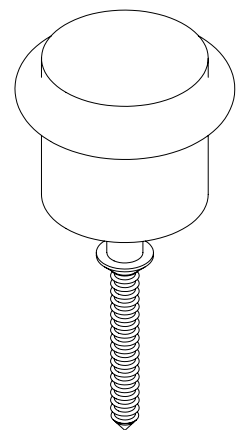

STAINLESS STEEL DOOR STOPPERS

- high quality furniture fittings

SISO DENMARK

DOOR STOPPER "STICK"

With black rubber head.

Material: Hollow SS201 tube
Finish: Brushed

Item:
Size: $\text{Ø } 22 \times 50 \text{ mm}$ # 22.04.080
Size: $\text{Ø } 22 \times 85 \text{ mm}$ # 22.04.085

Incl.: Screw & plug

DOOR STOPPER "MUSHROOM"

With black rubber ring.

Material: SS201
Finish: Brushed
Size: $\text{Ø } 24,5 \times 27 \text{ mm}$

Item: # 22.04.105

Incl.: Screw & plug

STAINLESS STEEL DOOR STOPPERS

- high quality furniture fittings

SISO DENMARK

DOOR STOPPER "CAKE"

W/black rubber rings & bottom pad.

Material: SS201
Finish: Brushed
Size: \varnothing 59 x 38 mm
Weight: 700 grams

Item: # 22.04.095

DOOR STOPPER "HALF-MOON"

W/black rubber pad.

Material: SS201
Finish: Brushed
Size: \varnothing 44 x 24 mm

Item: # 22.04.100

Incl.: Guide pin, screw & plug

SISO A/S

Mileparken 11
DK - 2740 Skovlunde (Copenhagen)
Denmark

Phone: (+45) 45 830 900
Fax: (+45) 45 830 444 - 45 830 440
E-mail: siso@siso.dk Web: www.siso.dk