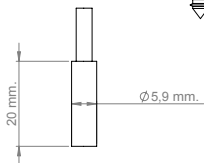

STAINLESS STEEL DOOR STOPPERS

- high quality furniture fittings

SISO DENMARK

DOOR STOPPER "STICK"

With black rubber head.

Material: Hollow SS201 tube
Finish: Brushed

Item:
Size: $\text{Ø } 22 \times 50 \text{ mm}$ # 22.04.080
Size: $\text{Ø } 22 \times 85 \text{ mm}$ # 22.04.085

- high quality furniture fittings

SISO DENMARK

DOOR STOPPER "CAKE"

W/black rubber rings & bottom pad.

Material: SS201
Finish: Brushed
Size: \varnothing 59 x 38 mm
Weight: 700 grams

Item: # 22.04.095

DOOR STOPPER "HALF-MOON"

W/black rubber pad.

Material: SS201
Finish: Brushed
Size: \varnothing 44 x 24 mm

Item: # 22.04.100

Incl.: Guide pin, screw & plug

SISO A/S

Mileparken 11
DK - 2740 Skovlunde (Copenhagen)
Denmark

Phone: (+45) 45 830 900
Fax: (+45) 45 830 444 - 45 830 440
E-mail: siso@siso.dk Web: www.siso.dk