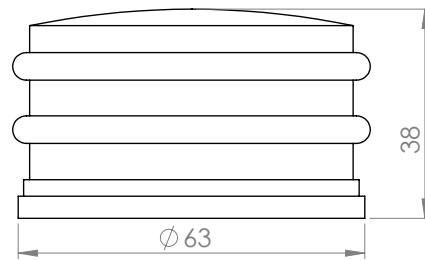

STAINLESS STEEL DOOR STOPPERS

- high quality furniture fittings

SISO DENMARK

DOOR STOPPER "STICK"

With black rubber head.

Material: Hollow SS201 tube
Finish: Brushed

Item:
Size: $\text{Ø } 22 \times 50 \text{ mm}$ # 22.04.080
Size: $\text{Ø } 22 \times 85 \text{ mm}$ # 22.04.085

Incl.: Screw & plug

DOOR STOPPER "MUSHROOM"

With black rubber ring.

Material: SS201
Finish: Brushed
Size: $\text{Ø } 24,5 \times 27 \text{ mm}$

Item: # 22.04.105

Incl.: Screw & plug

STAINLESS STEEL DOOR STOPPERS

- high quality furniture fittings

SISO DENMARK

DOOR STOPPER "CAKE"

W/black rubber rings & bottom pad.

Material: SS201
Finish: Brushed
Size: \varnothing 59 x 38 mm
Weight: 700 grams

Item: # 22.04.095

DOOR STOPPER "HALF-MOON"

W/black rubber pad.

Material: SS201
Finish: Brushed
Size: \varnothing 44 x 24 mm

Item: # 22.04.100

Incl.: Guide pin, screw & plug

SISO A/S

Mileparken 11
DK - 2740 Skovlunde (Copenhagen)
Denmark

Phone: (+45) 45 830 900
Fax: (+45) 45 830 444 - 45 830 440
E-mail: siso@siso.dk Web: www.siso.dk