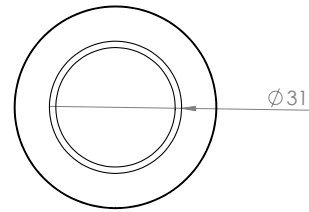

STAINLESS STEEL DOOR STOPPERS

- high quality furniture fittings

SISO DENMARK

DOOR STOPPER "STICK"

With black rubber head.

Material: Hollow SS201 tube
Finish: Brushed

Item:
Size: $\text{Ø } 22 \times 50 \text{ mm}$ # 22.04.080
Size: $\text{Ø } 22 \times 85 \text{ mm}$ # 22.04.085

Incl.: Screw & plug

DOOR STOPPER "MUSHROOM"

With black rubber ring.

Material: SS201
Finish: Brushed
Size: $\text{Ø } 24,5 \times 27 \text{ mm}$

Item: # 22.04.105

Incl.: Screw & plug

STAINLESS STEEL DOOR STOPPERS

- high quality furniture fittings

SISO DENMARK

DOOR STOPPER "CAKE"

W/black rubber rings & bottom pad.

Material: SS201
Finish: Brushed
Size: \varnothing 59 x 38 mm
Weight: 700 grams

Item: # 22.04.095

DOOR STOPPER "HALF-MOON"

W/black rubber pad.

Material: SS201
Finish: Brushed
Size: \varnothing 44 x 24 mm

Item: # 22.04.100

Incl.: Guide pin, screw & plug

SISO A/S

Mileparken 11
DK - 2740 Skovlunde (Copenhagen)
Denmark

Phone: (+45) 45 830 900
Fax: (+45) 45 830 444 - 45 830 440
E-mail: siso@siso.dk Web: www.siso.dk