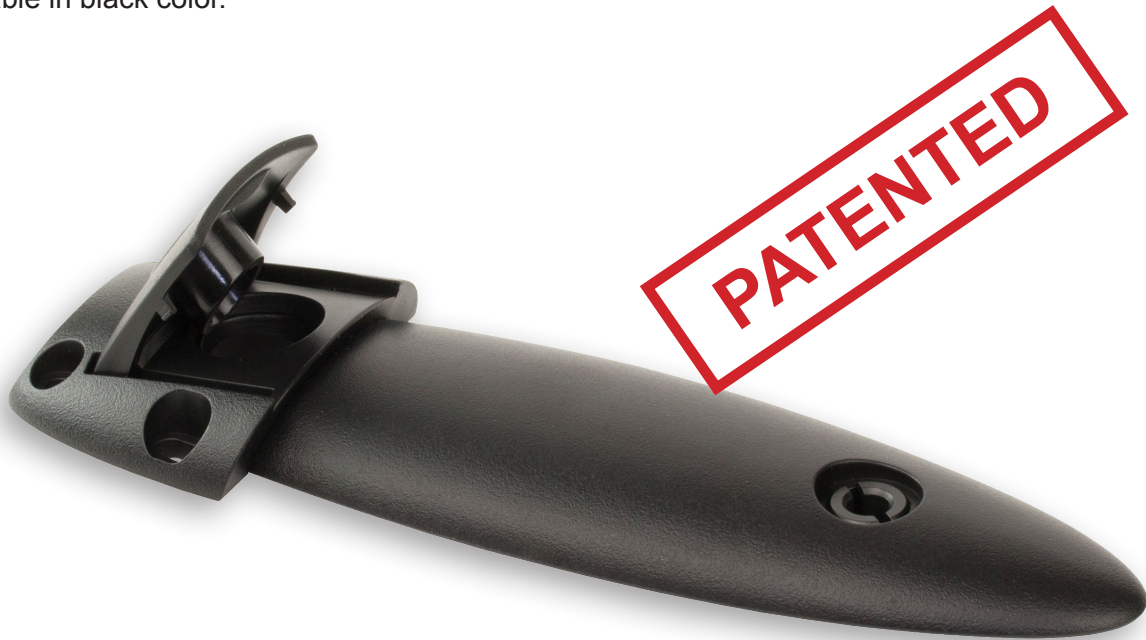

# SURF PA6 – THE TABLE CONNECTOR

- high quality furniture fittings

**SISO** DENMARK

The SURF PA6 table connector is the second generation of our table connector SURF. As the name indicates it is produced in polyamid material whereas the original SURF is made of zamak. The function is the same but due to the choice of material the price is more affordable. It is however only available in black color.

1 set consists of a male & female part made of PA6 material.  
Fixation by means of 4 wood screws, a zamak screw-in bushing and a fifteen screw.

1 Male + 1 female – black	# 24.03.107
Pan headed wood screw Ø4 x 20 mm, black	# 11.08.298
Fifteen screw M6 x 25 mm, black	# 12.00.903
Screw-in bushing E-620, zamak M6 x 20 mm, YZP	# 12.10.223