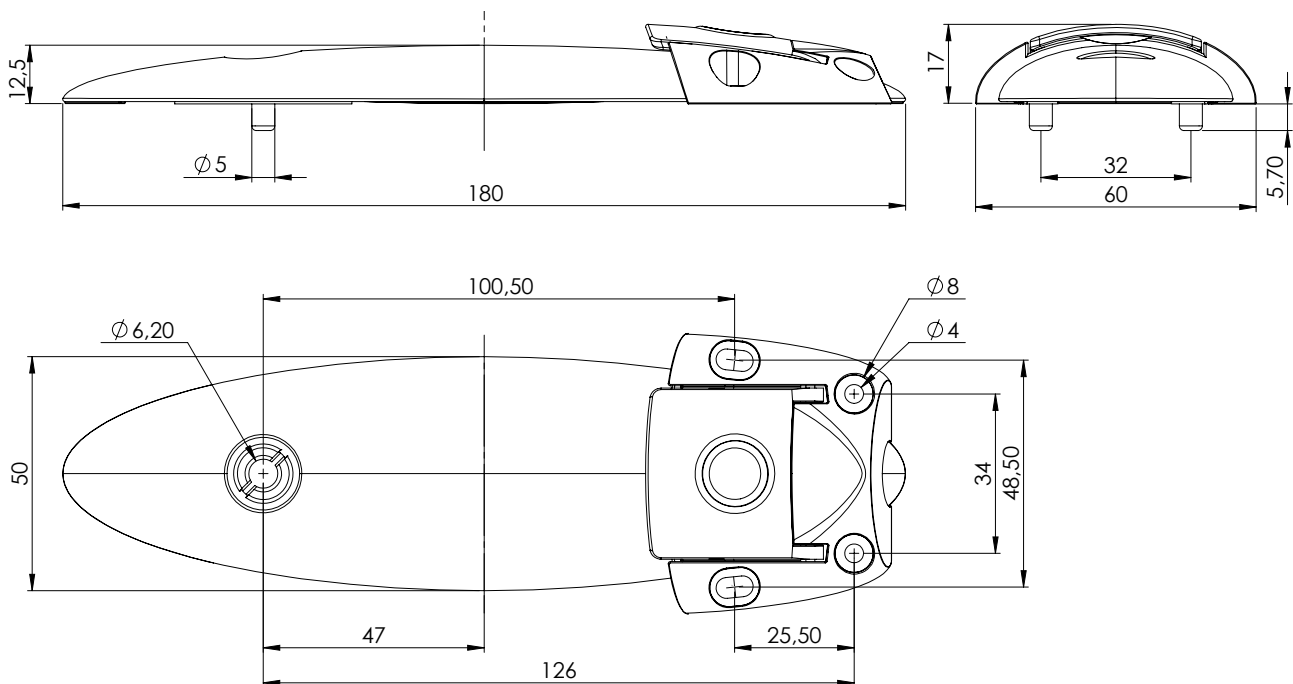

# SURF PA6 – THE TABLE CONNECTOR

- high quality furniture fittings

**SISO** DENMARK

The SURF PA6 table connector is the second generation of our table connector SURF. As the name indicates it is produced in polyamid material whereas the original SURF is made of zamak. The function is the same but due to the choice of material the price is more affordable. It is however only available in black color.

1 set consists of a male & female part made of PA6 material.  
Fixation by means of 4 wood screws, a zamak screw-in bushing and a fifteen screw.

1 Male + 1 female – black	# 24.03.107
Pan headed wood screw Ø4 x 20 mm, black	# 11.08.298
Fifteen screw M6 x 25 mm, black	# 12.00.903
Screw-in bushing E-620, zamak M6 x 20 mm, YZP	# 12.10.223