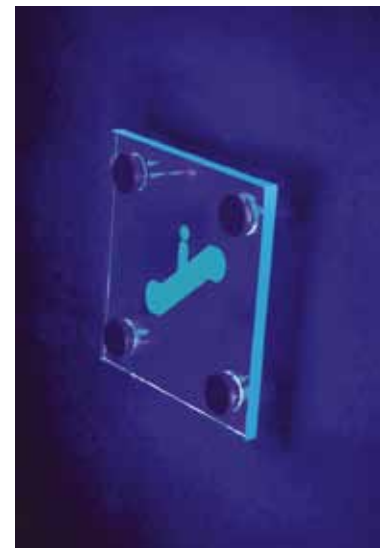

## Alu sign board screws w/LED light

F/ 2- 12 mm glass or acrylic plates  
White or blue light incl. 2 mtr. LED cable  
Transformer with 150 cm cable w/euro-plug  
Size  $\varnothing$  25 x 25 mm.  
Polished chrome or alu-look finish  
In sets of 2 or 4 sign board screws

Quantity:	Finish:	Led light:	Item No.:
Set of 2 pieces	Chrome	Blue	#22.11.316
Set of 2 pieces	Chrome	White	#22.11.318
Set of 2 pieces	Alu	Blue	#22.11.321
Set of 2 pieces	Alu	White	#22.11.323
Set of 4 pieces	Chrome	Blue	#22.11.331
Set of 4 pieces	Chrome	White	#22.11.333
Set of 4 pieces	Alu	Blue	#22.11.336
Set of 4 pieces	Alu	White	#22.11.338