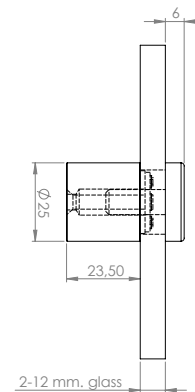

## Alu sign board screws w/LED light

F/ 2- 12 mm glass or acrylic plates  
White or blue light incl. 2 mtr. LED cable  
Transformer with 150 cm cable w/euro-plug  
Size  $\varnothing$  25 x 25 mm.  
Polished chrome or alu-look finish  
In sets of 2 or 4 sign board screws

Quantity:	Finish:	Led light:	Item No.:
Set of 2 pieces	Chrome	Blue	#22.11.316
Set of 2 pieces	Chrome	White	#22.11.318
Set of 2 pieces	Alu	Blue	#22.11.321
Set of 2 pieces	Alu	White	#22.11.323
Set of 4 pieces	Chrome	Blue	#22.11.331
Set of 4 pieces	Chrome	White	#22.11.333
Set of 4 pieces	Alu	Blue	#22.11.336
Set of 4 pieces	Alu	White	#22.11.338