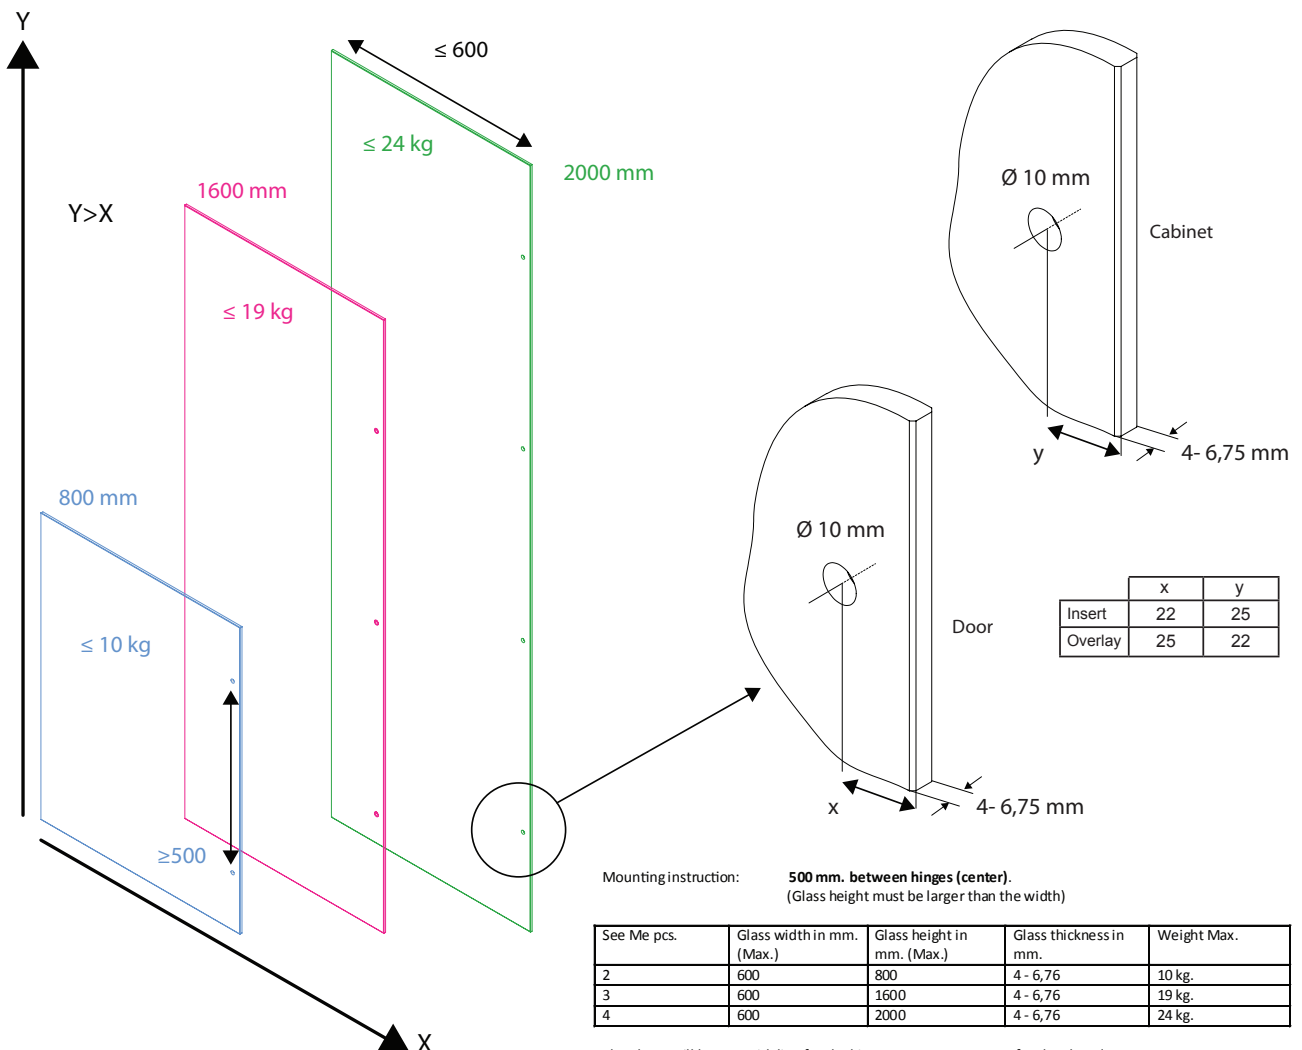

- high quality furniture fittings

Application:

- Glass door hinge with catch for inset & overlay doors.
- Universal . No left/right or bottom/top.
- For glass to glass
- Drilling required
- Glass thickness: 4 – 6,75 mm
- Opening: 180 degree

Specification:

Material	Finish	Item No.
Zamak	Chrome Plated	#15.06.270
Zamak	Alu Finish	#15.06.271

Packing: 240 Pcs per export carton

The above will be our guideline for the hinge. Measurements are for the glass door.